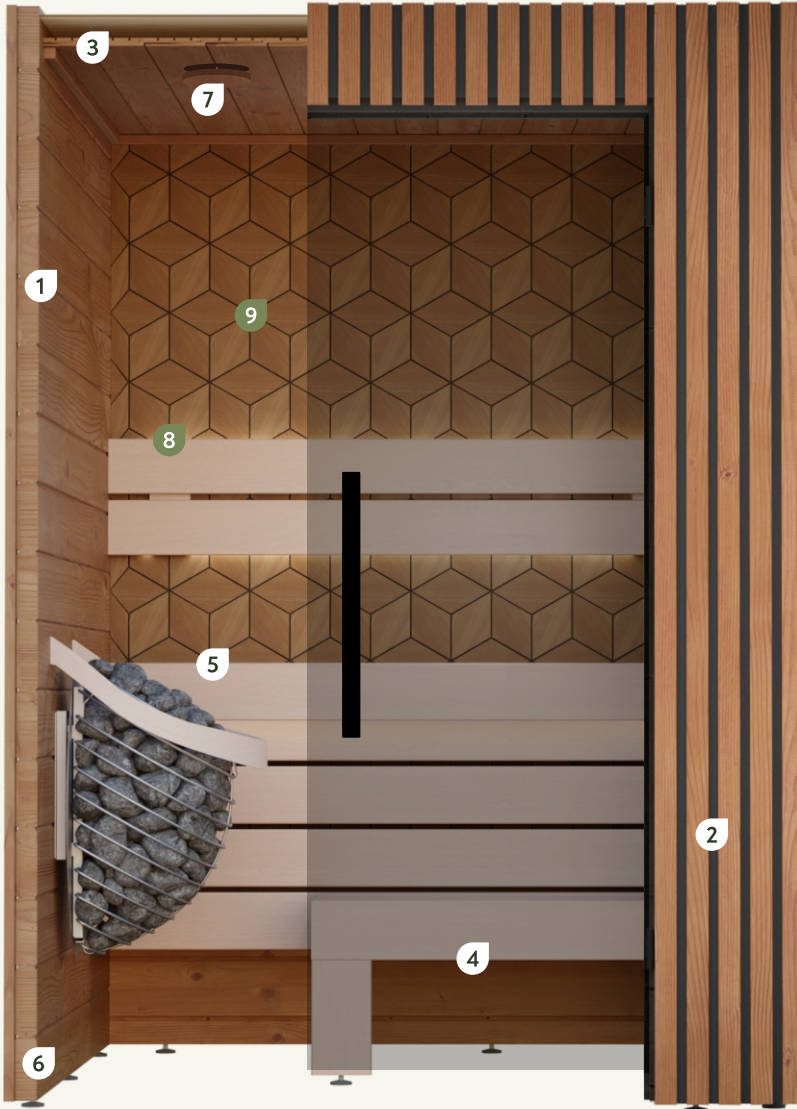

● standard set includes

1	Walls	40mm Thermowood
2	External front wall	Vertical bars
3	Ceiling	Insulated ceiling elements with 15mm STS Thermowood
4	Door	Tempered clear glass with Premium handle and black hinges
5	Benches	Aspen bench and back rest
6	Floor	Regulative feet under the walls
7	Ventilation	Inlet in ceiling element

● additional extras

8 Lighting

LED-strips under the bench and/or behind back rest

9 Deco Panel

Decorative hexagon panel on the back wall

● assembly and delivery

All models are available as a DIY kit or pre-assembled. Availability may vary by model - please check for details.