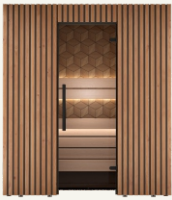

■ exterior

The series features 40mm thermowood wall elements. Front wall is designed with vertical bars, adding a clean, modern touch. The ceiling is insulated and finished with 15mm STS thermowood, ensuring optimal heat retention. A tempered clear glass door with a premium black details add elegance. Adjustable feet under the wall elements allow for easy leveling on uneven surfaces.