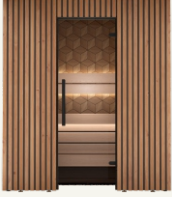

Como 3-180

for 3 people