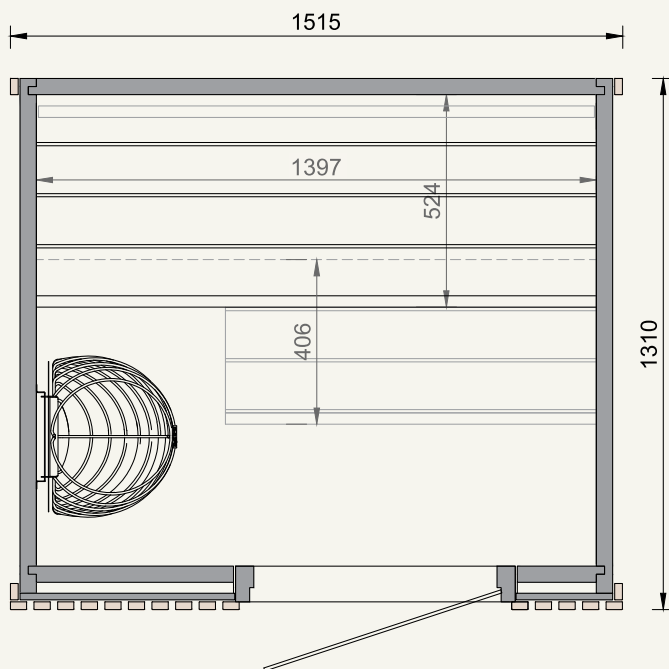

Como 1-120

for 1 person

technical information

METRIC

IMPERIAL

Coverage area	1,6 (m ²)	17.2 (ft ²)
Steam room volume	2,7 (m ³)	95.3 (ft ³)
External dimensions	W1220×D1310×H2080 (mm)	W48.0"×D51.6"×H81.9" (in)
Internal dimensions	W1102×D1163×H2000 (mm)	W43.4"×D45.8"×H78.7" (in)
Weight	300 (kg)	661 (lb)
Pallet size	1,20×2,20×1,20 (m)	3.94×7.22×3.94 (ft)

suitable with

Electric heater	✓
Wood burning heater	✗

Como 2-150

for 2 people

technical information

METRIC

IMPERIAL

Coverage area	2,0 (m ²)	21.5 (ft ²)
Steam room volume	3,3 (m ³)	116.5 (ft ³)
External dimensions	W1515×D1310×H2080 (mm)	W60.0"×D51.6"×H81.9" (in)
Internal dimensions	W1397×D1163×H2000 (mm)	W55.0"×D45,8"×H78,7" (in)
Weight	350 (kg)	771 (lb)
Pallet size	1,20×2,20×1,20 (m)	3.94×7.22×3.94 (ft)

suitable with

Electric heater	✓
Wood burning heater	✗

Como 3-180

for 3 people

technical information

METRIC

IMPERIAL

Coverage area	2,3 (m ²)	24.8 (ft ²)
Steam room volume	4,0 (m ³)	141.3 (ft ³)
External dimensions	W1810×D1310×H2080 (mm)	W71.3"×D51.6"×H81.9" (in)
Internal dimensions	W1692×D1163×H2000 (mm)	W66.6"×D45.8"×H78.7" (in)
Weight	400 (kg)	882 (lb)
Pallet size	1,20×2,20×1,20 (m)	3.94×7.22×3.94 (ft)

suitable with

Electric heater	✓
Wood burning heater	✗

Como 4-180

for 4 people

technical information

METRIC

IMPERIAL

Coverage area	2,7 (m ²)	29.0 (ft ²)
Steam room volume	4,7 (m ³)	166.0 (ft ³)
External dimensions	W1810×D1500×H2080 (mm)	W71.3"×D59.0"×H81.9" (in)
Internal dimensions	W1692×D1353×H2000 (mm)	W66.6"×D53.3"×H78.7" (in)
Weight	450 (kg)	992 (lb)
Pallet size	1,20×2,20×1,20 (m)	3.94×7.22×3.94 (ft)