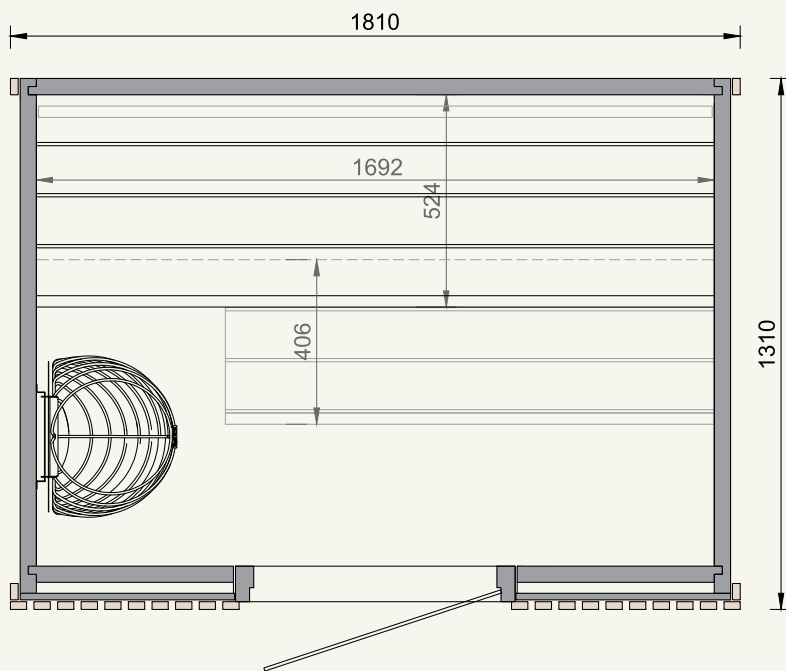

Como 1-120

for 1 person

technical information

METRIC

IMPERIAL

Coverage area	1,6 (m ²)	17.2 (ft ²)
Steam room volume	2,7 (m ³)	95.3 (ft ³)
External dimensions	W1220×D1310×H2080 (mm)	W48.0"×D51.6"×H81.9" (in)
Internal dimensions	W1102×D1163×H2000 (mm)	W43.4"×D45.8"×H78.7" (in)
Weight	300 (kg)	661 (lb)
Pallet size	1,20×2,20×1,20 (m)	3.94×7.22×3.94 (ft)

suitable with

Electric heater	✓
Wood burning heater	✗

Como 2-150

for 2 people

technical information

METRIC

IMPERIAL

Coverage area	2,0 (m ²)	21.5 (ft ²)
Steam room volume	3,3 (m ³)	116.5 (ft ³)
External dimensions	W1515×D1310×H2080 (mm)	W60.0"×D51.6"×H81.9" (in)
Internal dimensions	W1397×D1163×H2000 (mm)	W55.0"×D45,8"×H78,7" (in)
Weight	350 (kg)	771 (lb)
Pallet size	1,20×2,20×1,20 (m)	3.94×7.22×3.94 (ft)

suitable with

Electric heater	✓
Wood burning heater	✗

Como 3-180

for 3 people

technical information

METRIC

IMPERIAL

Coverage area	2,3 (m ²)	24.8 (ft ²)
Steam room volume	4,0 (m ³)	141.3 (ft ³)
External dimensions	W1810×D1310×H2080 (mm)	W71.3"×D51.6"×H81.9" (in)
Internal dimensions	W1692×D1163×H2000 (mm)	W66.6"×D45.8"×H78.7" (in)
Weight	400 (kg)	882 (lb)
Pallet size	1,20×2,20×1,20 (m)	3.94×7.22×3.94 (ft)

suitable with

Electric heater	✓
Wood burning heater	✗

Como 4-180

for 4 people

technical information

METRIC

IMPERIAL

Coverage area	2,7 (m ²)	29.0 (ft ²)
Steam room volume	4,7 (m ³)	166.0 (ft ³)
External dimensions	W1810×D1500×H2080 (mm)	W71.3"×D59.0"×H81.9" (in)
Internal dimensions	W1692×D1353×H2000 (mm)	W66.6"×D53.3"×H78.7" (in)
Weight	450 (kg)	992 (lb)
Pallet size	1,20×2,20×1,20 (m)	3.94×7.22×3.94 (ft)