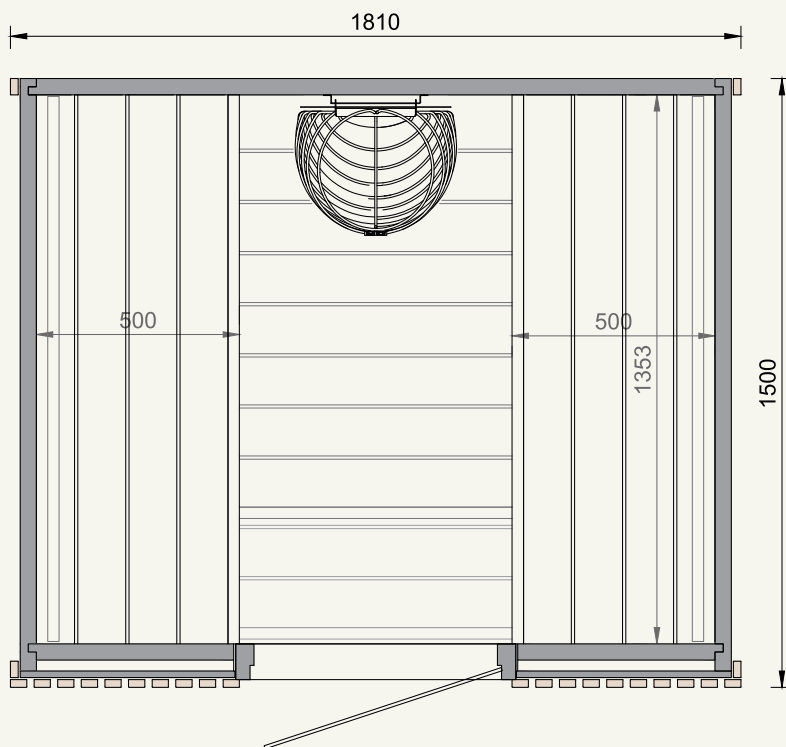

suitable with

Electric heater	✓
Wood burning heater	✗

Como 3-180

for 3 people

technical information

METRIC

IMPERIAL

Coverage area	2,3 (m ²)	24.8 (ft ²)
Steam room volume	4,0 (m ³)	141.3 (ft ³)
External dimensions	W1810×D1310×H2080 (mm)	W71.3"×D51.6"×H81.9" (in)
Internal dimensions	W1692×D1163×H2000 (mm)	W66.6"×D45.8"×H78.7" (in)
Weight	400 (kg)	882 (lb)
Pallet size	1,20×2,20×1,20 (m)	3.94×7.22×3.94 (ft)

suitable with

Electric heater	✓
Wood burning heater	✗

Como 4-180

for 4 people

technical information

METRIC

IMPERIAL

Coverage area	2,7 (m ²)	29.0 (ft ²)
Steam room volume	4,7 (m ³)	166.0 (ft ³)
External dimensions	W1810×D1500×H2080 (mm)	W71.3"×D59.0"×H81.9" (in)
Internal dimensions	W1692×D1353×H2000 (mm)	W66.6"×D53.3"×H78.7" (in)
Weight	450 (kg)	992 (lb)
Pallet size	1,20×2,20×1,20 (m)	3.94×7.22×3.94 (ft)