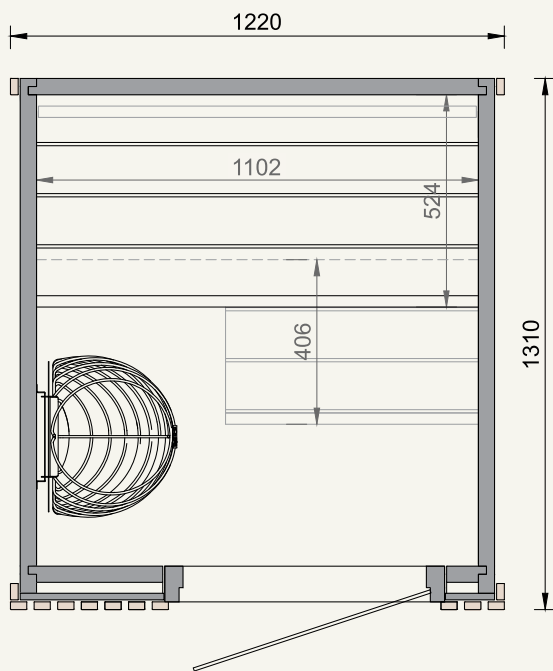

Como 1-120

for 1 person

technical information

METRIC

IMPERIAL

Coverage area	1,6 (m ²)	17.2 (ft ²)
Steam room volume	2,7 (m ³)	95.3 (ft ³)
External dimensions	W1220×D1310×H2080 (mm)	W48.0"×D51.6"×H81.9" (in)
Internal dimensions	W1102×D1163×H2000 (mm)	W43.4"×D45.8"×H78.7" (in)
Weight	300 (kg)	661 (lb)
Pallet size	1,20×2,20×1,20 (m)	3.94×7.22×3.94 (ft)

suitable with

Electric heater	✓
Wood burning heater	✗

Como 2-150

for 2 people

technical information

METRIC

IMPERIAL

Coverage area	2,0 (m ²)	21.5 (ft ²)
Steam room volume	3,3 (m ³)	116.5 (ft ³)
External dimensions	W1515×D1310×H2080 (mm)	W60.0"×D51.6"×H81.9" (in)
Internal dimensions	W1397×D1163×H2000 (mm)	W55.0"×D45,8"×H78,7" (in)
Weight	350 (kg)	771 (lb)
Pallet size	1,20×2,20×1,20 (m)	3.94×7.22×3.94 (ft)

suitable with

Electric heater	✓
Wood burning heater	✗

Como 3-180

for 3 people

technical information

METRIC

IMPERIAL

Coverage area	2,3 (m ²)	24.8 (ft ²)
Steam room volume	4,0 (m ³)	141.3 (ft ³)
External dimensions	W1810×D1310×H2080 (mm)	W71.3"×D51.6"×H81.9" (in)
Internal dimensions	W1692×D1163×H2000 (mm)	W66.6"×D45.8"×H78.7" (in)
Weight	400 (kg)	882 (lb)
Pallet size	1,20×2,20×1,20 (m)	3.94×7.22×3.94 (ft)

suitable with

Electric heater	✓
Wood burning heater	✗

Como 4-180

for 4 people

technical information

METRIC

IMPERIAL

Coverage area	2,7 (m ²)	29.0 (ft ²)
Steam room volume	4,7 (m ³)	166.0 (ft ³)
External dimensions	W1810×D1500×H2080 (mm)	W71.3"×D59.0"×H81.9" (in)
Internal dimensions	W1692×D1353×H2000 (mm)	W66.6"×D53.3"×H78.7" (in)
Weight	450 (kg)	992 (lb)
Pallet size	1,20×2,20×1,20 (m)	3.94×7.22×3.94 (ft)